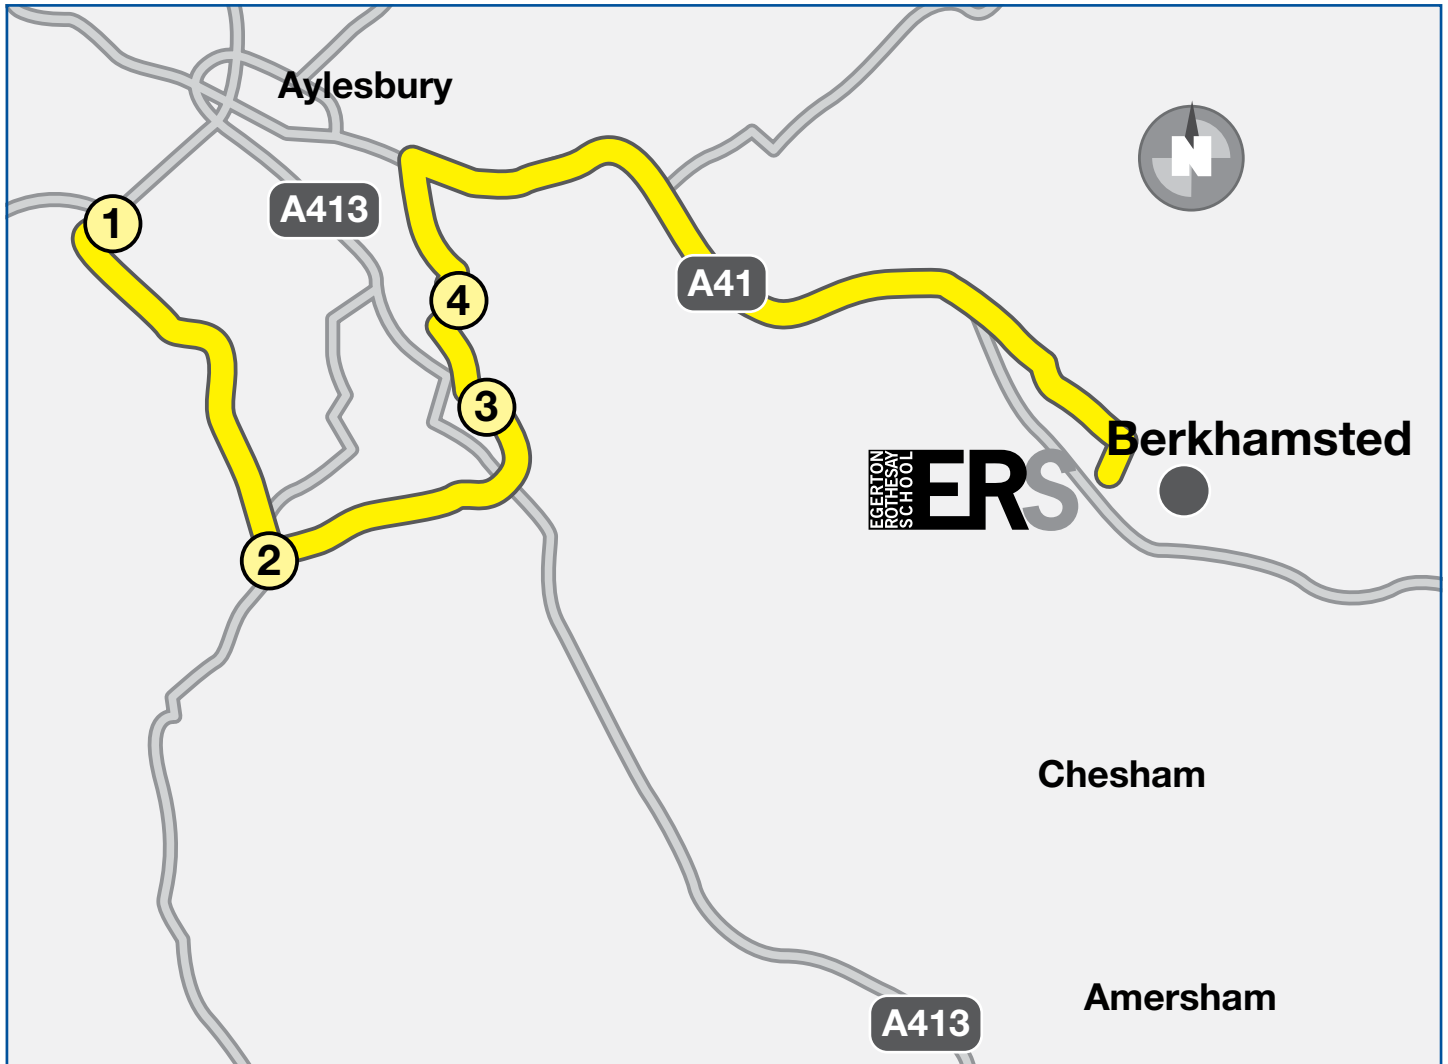

# Bus route and timetable

## Route 1 Villages around Aylesbury

AM Pick-up time	Pick-up/Drop-off point	PM Drop-off time
07.45 am	The Bugle Horn, Near Sedrup	16.50 pm
08.00 am	Layby at junction of Ellesborough Road and Little Kimble Hill	16.30 pm
08.10 am	Lionel Avenue, Wendover	16.25 pm
08.15 am	Church Lane, Weston Turville	16.20 pm